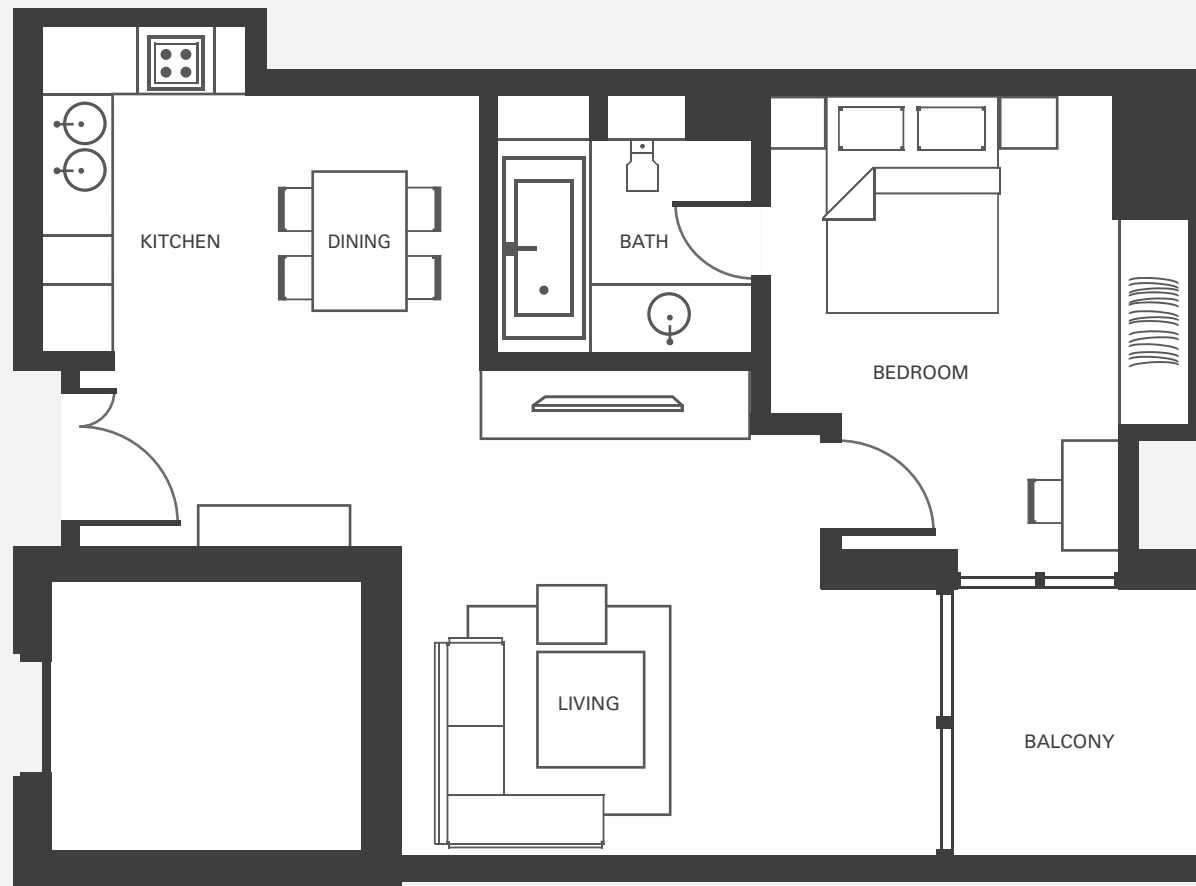

FRASER SUITES HANOI

STUDIO
(40 SQM)

FRASER SUITES HANOI

ONE BEDROOM SUITE
(55 SQM)

FRASER SUITES HANOI

TWO BEDROOM DELUXE
(105 SQM)

FRASER SUITES HANOI

THREE BEDROOM DELUXE
(125 SQM)

FRASER SUITES HANOI

THREE BEDROOM EXECUTIVE
(156 SQM)

FRASER SUITES HANOI

THREE + ONE BEDROOM DELUXE DUPLEX
(285 SQM)

FRASER SUITES HANOI

THREE + ONE BEDROOM EXECUTIVE DUPLEX
(293 SQM)