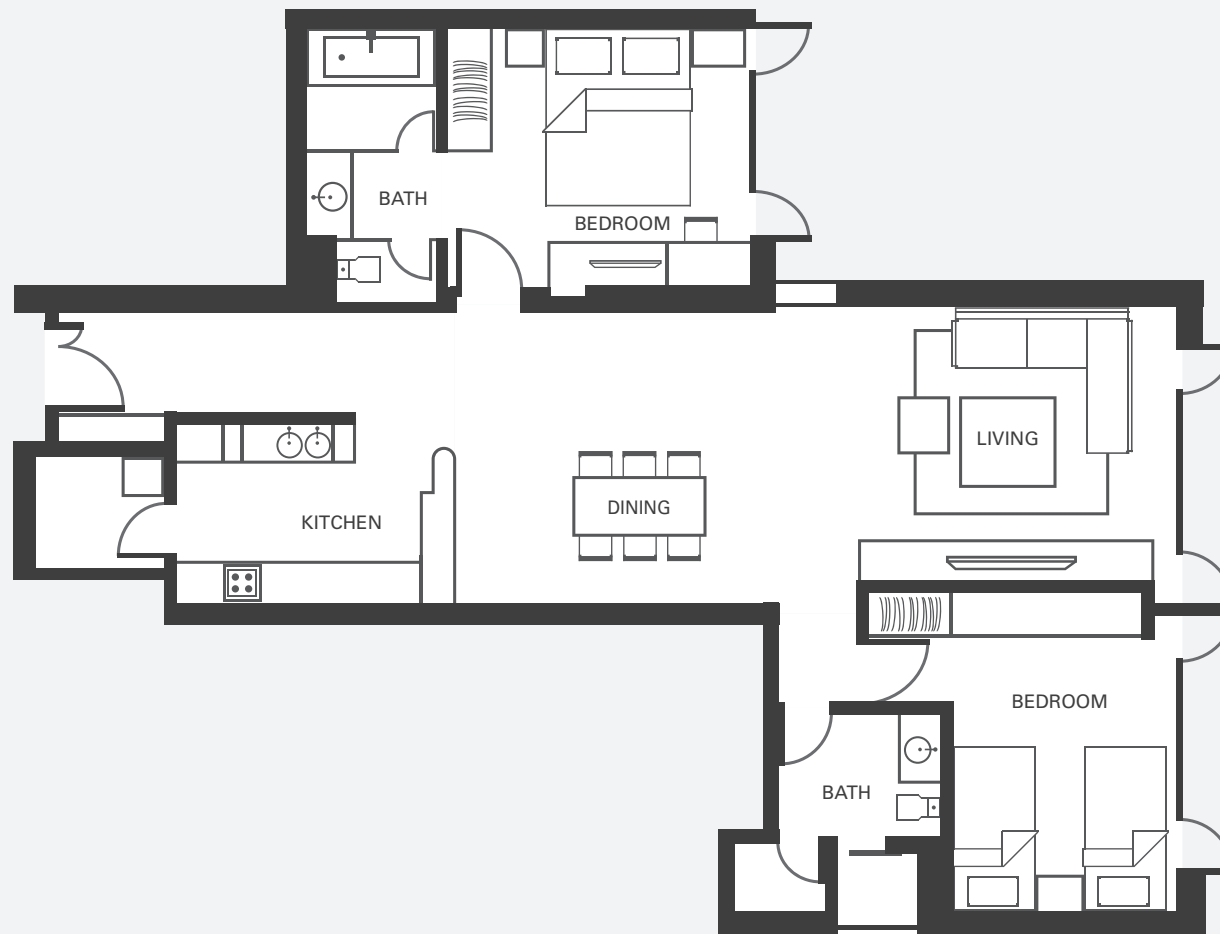

FRASER SUITES HANOI

STUDIO
(40 SQM)

FRASER SUITES HANOI

ONE BEDROOM SUITE
(55 SQM)

FRASER SUITES HANOI

TWO BEDROOM DELUXE
(105 SQM)

FRASER SUITES HANOI

THREE BEDROOM DELUXE
(125 SQM)

FRASER SUITES HANOI

THREE BEDROOM EXECUTIVE
(156 SQM)

FRASER SUITES HANOI

THREE + ONE BEDROOM DELUXE DUPLEX
(285 SQM)

FRASER SUITES HANOI

THREE + ONE BEDROOM EXECUTIVE DUPLEX
(293 SQM)