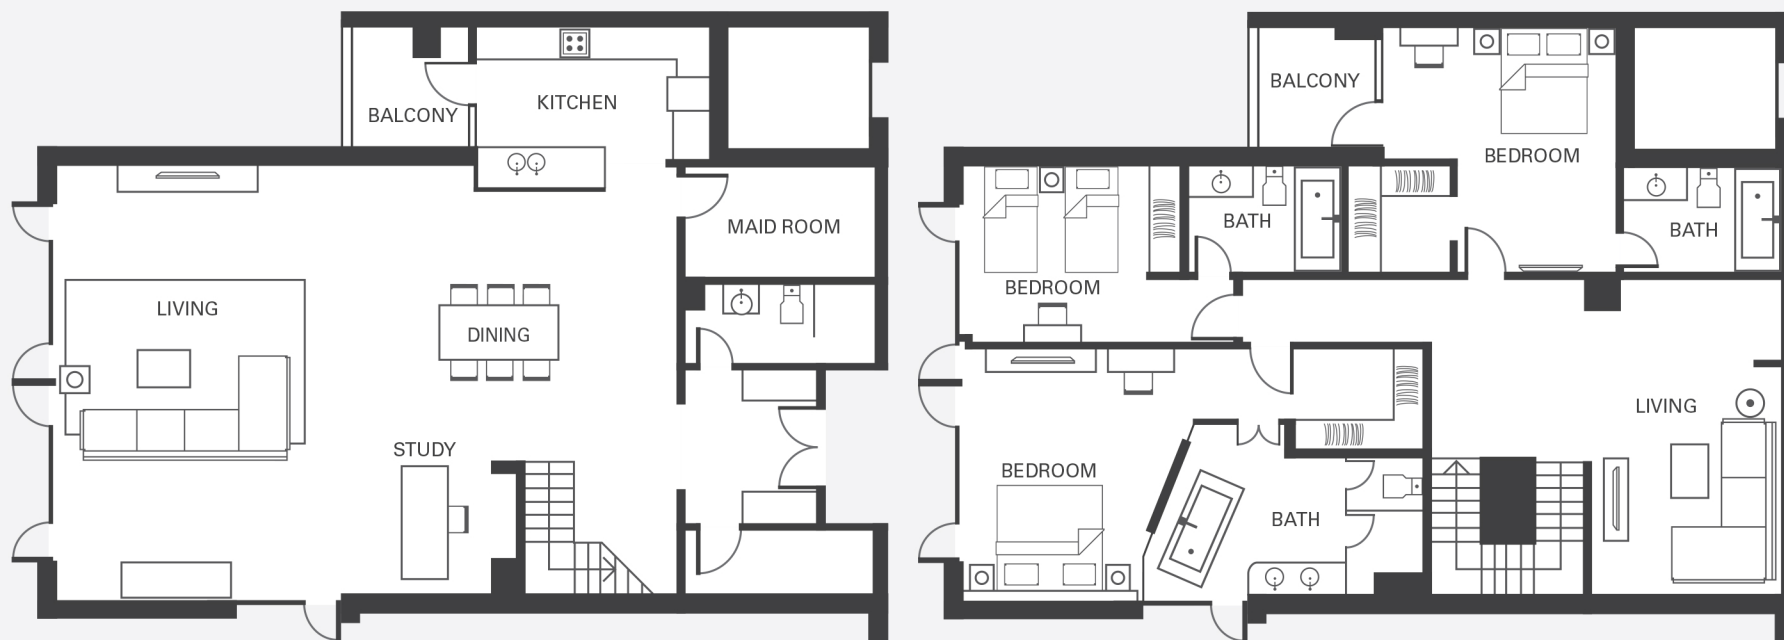

FRASER SUITES HANOI

STUDIO
(40 SQM)

FRASER SUITES HANOI

ONE BEDROOM SUITE
(55 SQM)

FRASER SUITES HANOI

TWO BEDROOM DELUXE
(105 SQM)

FRASER SUITES HANOI

THREE BEDROOM DELUXE
(125 SQM)

FRASER SUITES HANOI

THREE BEDROOM EXECUTIVE
(156 SQM)

FRASER SUITES HANOI

THREE + ONE BEDROOM DELUXE DUPLEX
(285 SQM)

FRASER SUITES HANOI

THREE + ONE BEDROOM EXECUTIVE DUPLEX
(293 SQM)