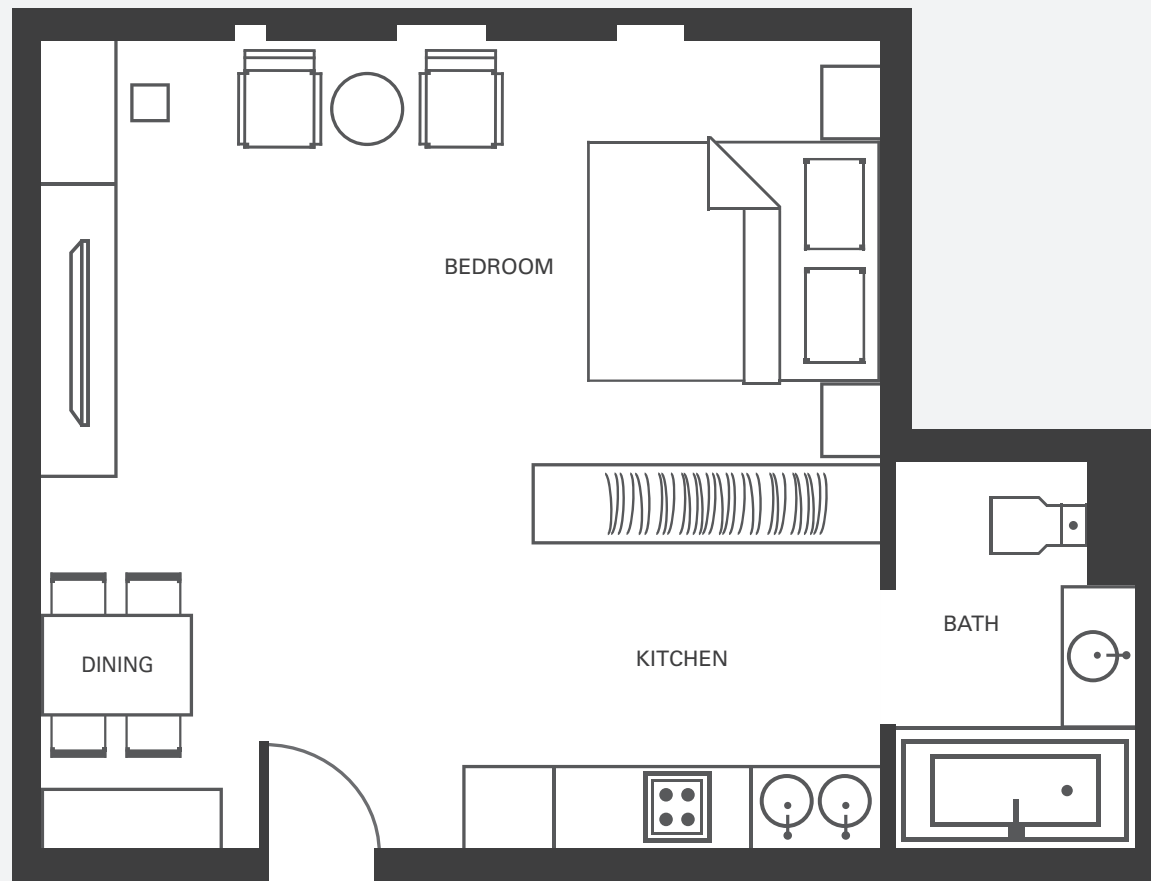

FRASER SUITES HANOI

STUDIO
(40 SQM)

FRASER SUITES HANOI

ONE BEDROOM SUITE
(55 SQM)

FRASER SUITES HANOI

TWO BEDROOM DELUXE
(105 SQM)

FRASER SUITES HANOI

THREE BEDROOM DELUXE
(125 SQM)

FRASER SUITES HANOI

THREE BEDROOM EXECUTIVE
(156 SQM)

FRASER SUITES HANOI

THREE + ONE BEDROOM DELUXE DUPLEX
(285 SQM)

FRASER SUITES HANOI

THREE + ONE BEDROOM EXECUTIVE DUPLEX
(293 SQM)